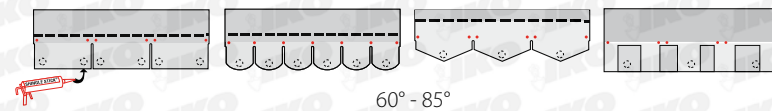

- The surface should be clean, dust free, degreased and free from loose particles SHINGLE STICK may be applied on slightly damp surfaces.
- When the slope of the roof is greater than 60° or where the shingles are exposed to low temperatures, violent winds or are in the shade, provide extra adhesion with blobs of SHINGLE STICK (25mm diameter, 1mm thick).

	Shingle Stick®	Plastal Stick®	Plastal®
			

Colour	Black	Black	Black
Density at 20°C	± 1,2 kg/l	± 1,2 kg/l	± 1,2 kg/l
Drying time – RH 50–60 % – touch dry	± 24 h	± 24 h	± 24 h
Flash point	± 24° C	± 24° C	± 24° C
Temperature resistance	from – 20 to 80 °C	from – 20 to 80 °C	from – 20 to 80 °C
Application	from 0 to 40 °C	from 0 to 40 °C	from 0 to 40 °C
Packaging	310 ml (12 pc./box)	310 ml (12 pc./box)	5 kg