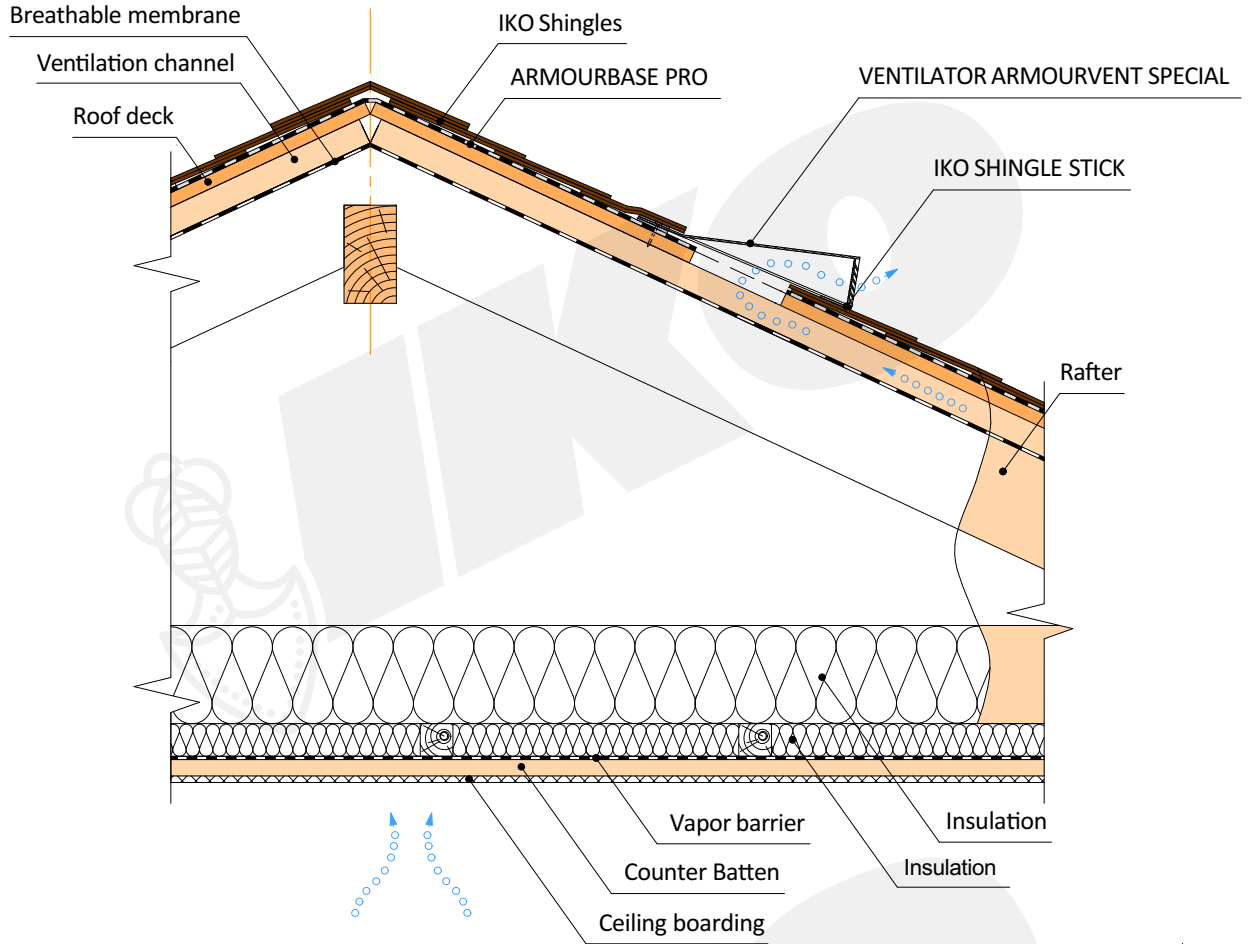

3.1 Attic with ArmourVent Special Ventilation

VENTILATOR
ARMOURVENT SPECIAL

Specification	Armourvent Special
Dimension	37x35x7,5 cm
Ventilation Area	30 cm ² /pc
Colors	black, red
Slope	15-85°
Material	PP with UV inhibitors additives

<p>ARMOURVENT SPECIAL</p>			<p>DESIGN SCALE 1:10</p>
-------------------------------	---	---	--------------------------