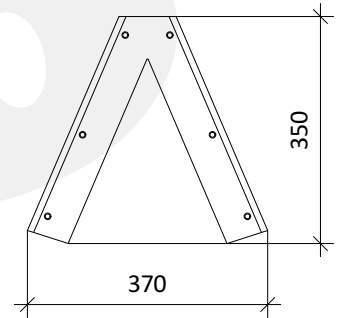

3.1 Attic with ArmourVent Special Ventilation

VENTILATOR
ARMOURVENT SPECIAL

Specification	Armourvent Special
Dimension	37x35x7,5 cm
Ventilation Area	30 cm ² /pc
Colors	black, red
Slope	15-85°
Material	PP with UV inhibitors additives

<p>ARMOURVENT SPECIAL</p>			<p>DESIGN SCALE 1:10</p>
-------------------------------	---	---	--------------------------