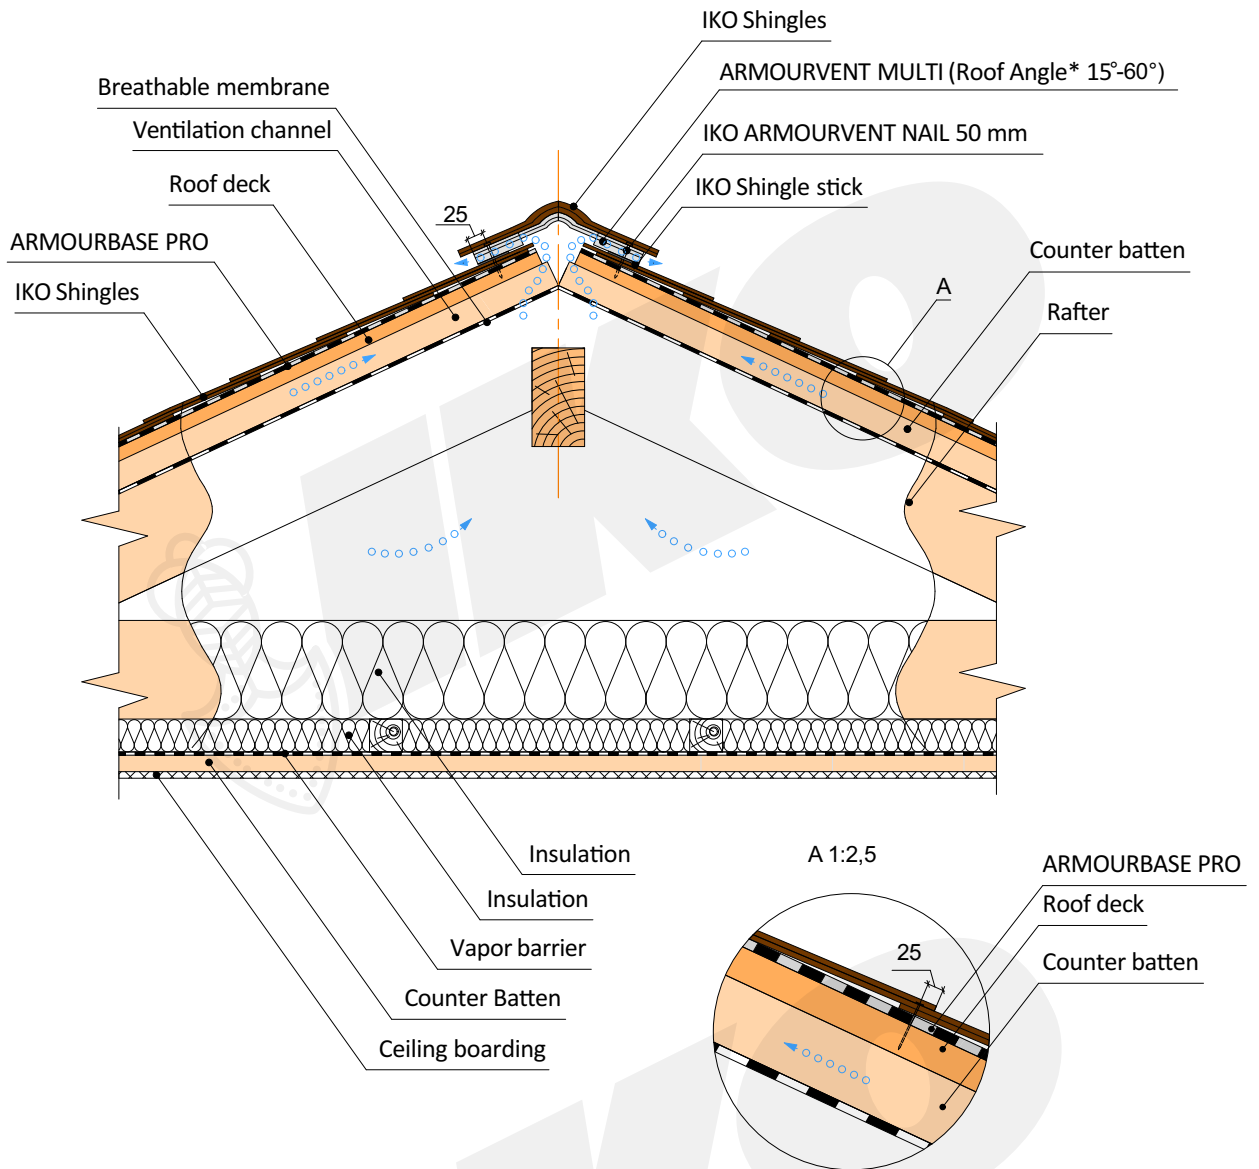

1.1 Attic with ridge ventilation

Specification	Armourvent Multi	Armourvent Multi Plus
Dimension	6 m; 22,8 cm	6 m; 28,5 cm
Application	Armourglass	Cambridge Xtreme 9.5 ° / Xpress
	Victorian	Monarch-Diamant
	Monarch	DiamantShield
		ArmourShield
		Diamant
Angle	15°-60°	15°-60°*
Ventilation Area	275 cm ² /m	275 cm ² /m

* Cambridge Xtreme exception 9.5 ° up

<p>ARMOURVENT MULTI APPLICATION</p>		<p>DESIGN SCALE 1:10</p>	
-------------------------------------	---	--------------------------	--